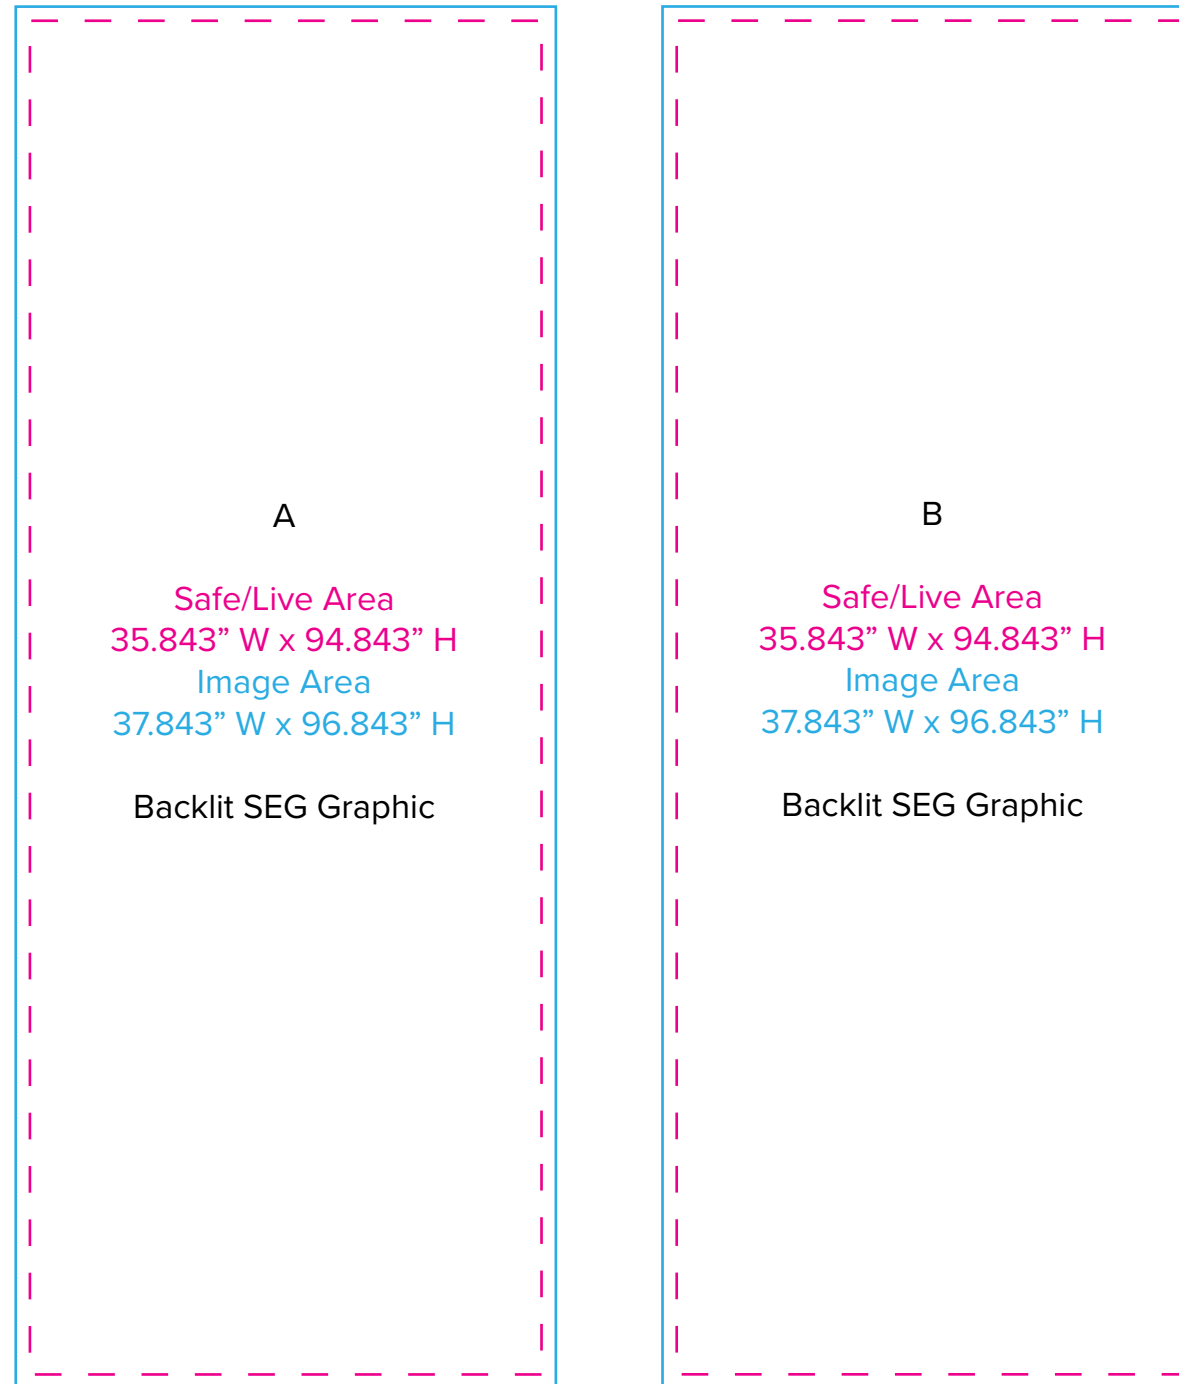

Graphic Template Lightbox with Shelves – Backlit SEG Graphics

Note: Shelves are adjustable. Height of shelves and resulting graphic obstruction will be determined per order.

NOTE: All Raster Art (jpg, tiff,psd, png, etc.) must be at least 100 dpi at print size.
Standard kits are often customized. Please check with Customer Service to ensure that this template matches your specific job.