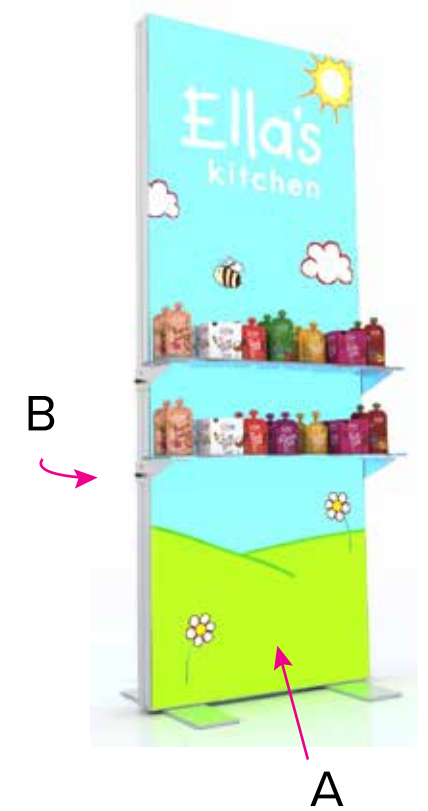

Graphic Template Lightbox with Shelves – Backlit SEG Graphics

Note: Shelves are adjustable. Height of shelves and resulting graphic obstruction will be determined per order.

NOTE: All Raster Art (jpg, tiff,psd, png, etc.) must be at least 100 dpi at print size.
Standard kits are often customized. Please check with Customer Service to ensure that this template matches your specific job.